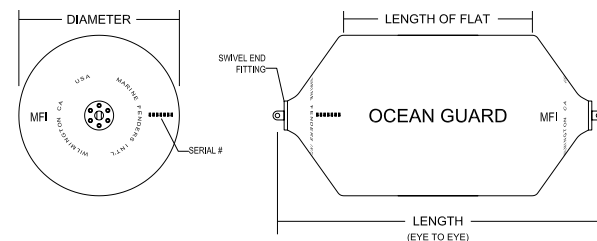

Custom sizes and capacities available

* Actual values for above sizes may vary +/- 15% due to variations in materials, speed of compression, temperatures and tolerances. Performance based on 60% compression.