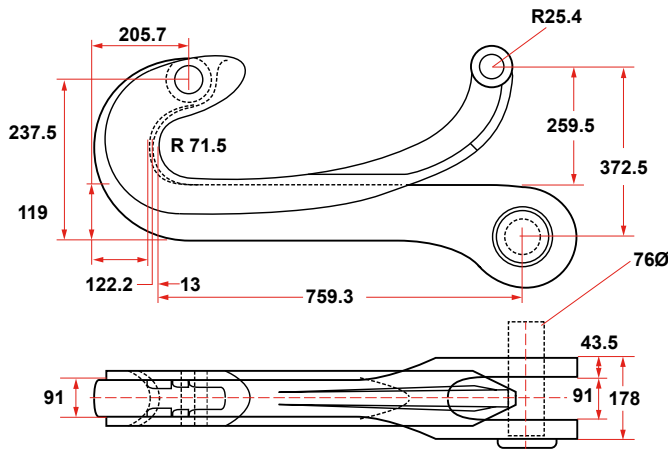

QUICK RELEASE BUOY HOOK WITH ABS CERTIFICATION

**300,000 LBS PROOF LOAD
WEIGHT: 357 LBS**

**400,000 LBS PROOF LOAD
WEIGHT: 410 LBS**

**400,000 LBS PROOF LOAD WIDEMOUTH
WEIGHT: 502 LBS**