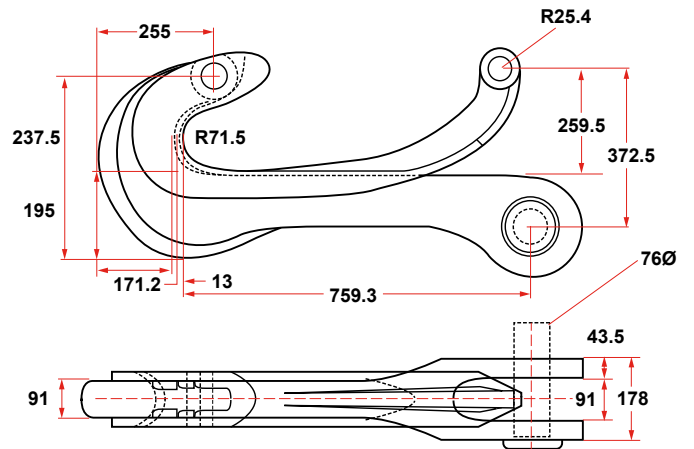

QUICK RELEASE BUOY HOOK WITH ABS CERTIFICATION

**300,000 LBS PROOF LOAD
WEIGHT: 357 LBS**

**400,000 LBS PROOF LOAD
WEIGHT: 410 LBS**

**400,000 LBS PROOF LOAD WIDEMOUTH
WEIGHT: 502 LBS**