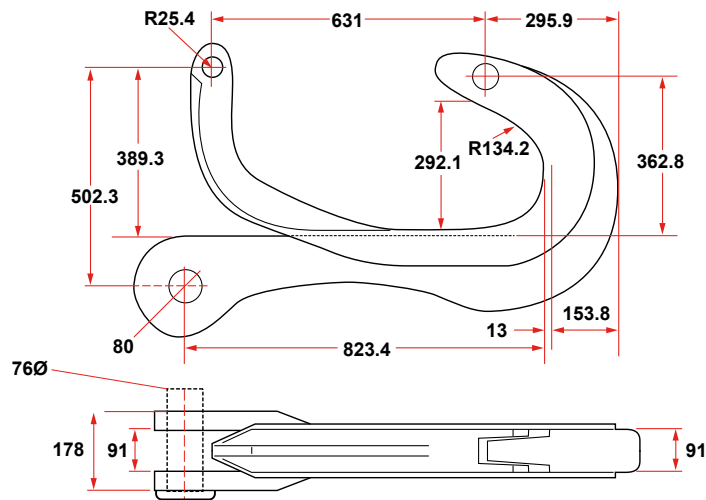

QUICK RELEASE BUOY HOOK WITH ABS CERTIFICATION

**300,000 LBS PROOF LOAD
WEIGHT: 357 LBS**

**400,000 LBS PROOF LOAD
WEIGHT: 410 LBS**

**400,000 LBS PROOF LOAD WIDEMOUTH
WEIGHT: 502 LBS**