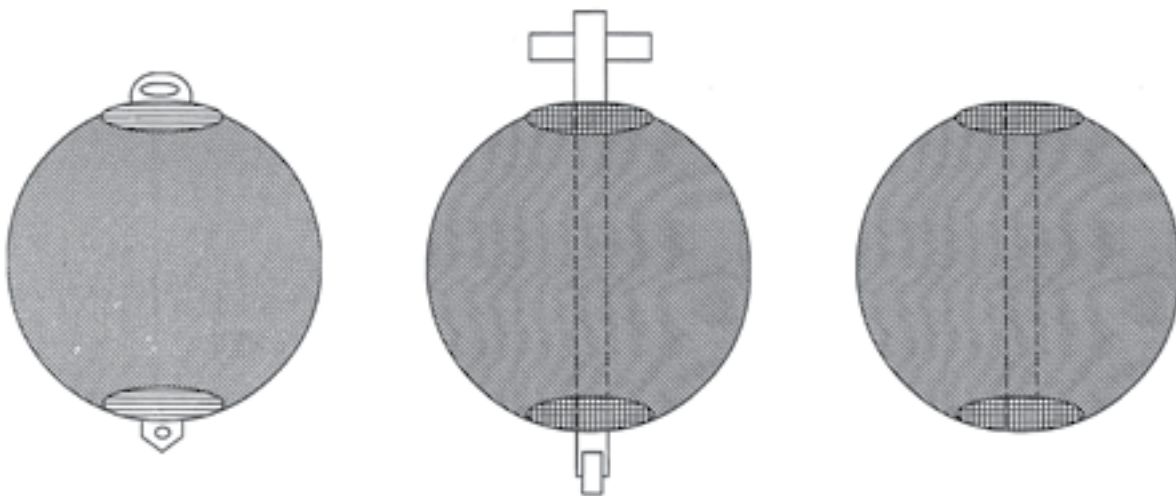

## SPHERICAL TYPE BUOY

	30"	40"	58"
Buoyancy	416 lbs.	987 lbs.	3,007 lbs.
Dry Weight	198 lbs.	312 lbs.	694 lbs.
Total Liquid Capacity	58 gal	140 gal	440 gal

# 30" SPHERICAL BUOY PAD EYES EACH END

**BUOYANCY: 416 LBS.**  
**WEIGHT: 198 LBS.**  
**CAPACITY: 58 GAL**

# 40" SPHERICAL BUOY PAD EYES EACH END

**BUOYANCY: 987 LBS.**  
**WEIGHT: 312 LBS.**  
**CAPACITY: 140 GAL**

# 58" SPHERICAL BUOY PAD EYES EACH END

BUOYANCY: 3007 LBS.  
WEIGHT: 679 LBS.  
CAPACITY: 440 GAL