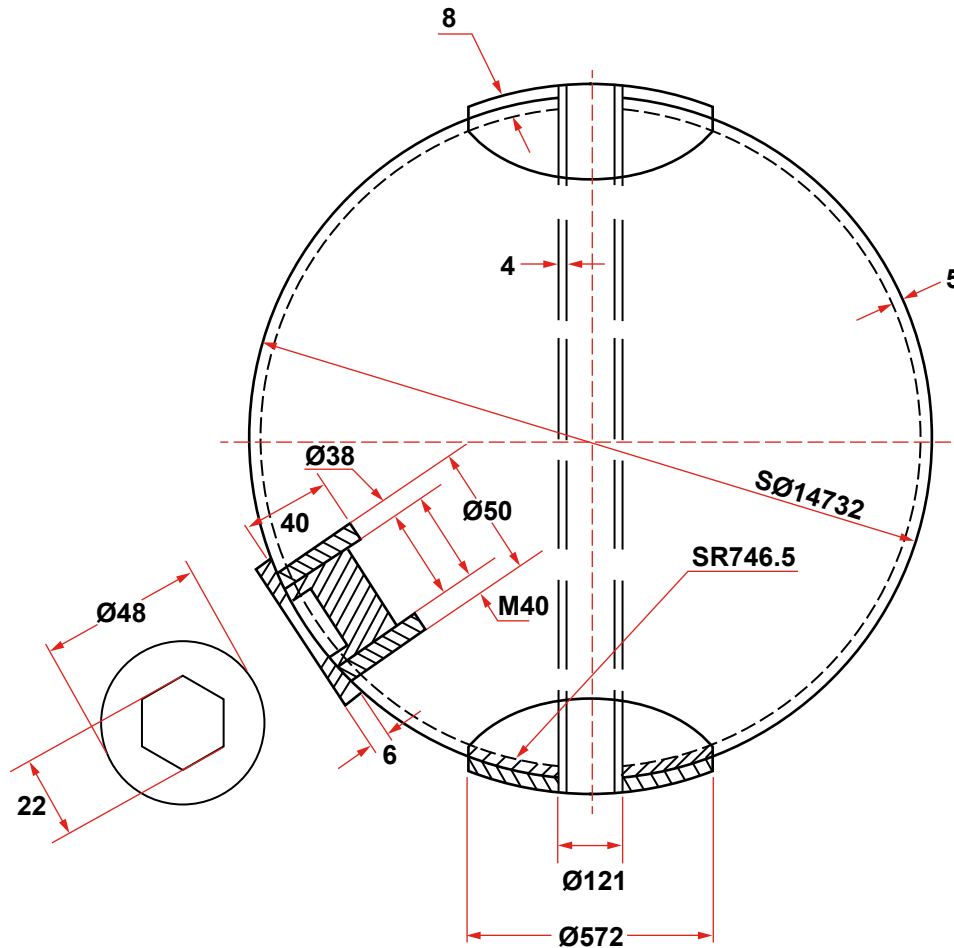

# 30" SPHERICAL BUOY PAD EYES EACH END

**BUOYANCY: 416 LBS.**  
**WEIGHT: 198 LBS.**  
**CAPACITY: 58 GAL**

# 40" SPHERICAL BUOY PAD EYES EACH END

**BUOYANCY: 987 LBS.**  
**WEIGHT: 312 LBS.**  
**CAPACITY: 140 GAL**

# 58" SPHERICAL BUOY PAD EYES EACH END

BUOYANCY: 3007 LBS.  
WEIGHT: 679 LBS.  
CAPACITY: 440 GAL

# 58" SPHERICAL BUOY WITH PIPE THROUGH

**BUOYANCY: 3007  
LBS.  
WEIGHT: 694 LBS.  
CAPACITY: 420 GAL**