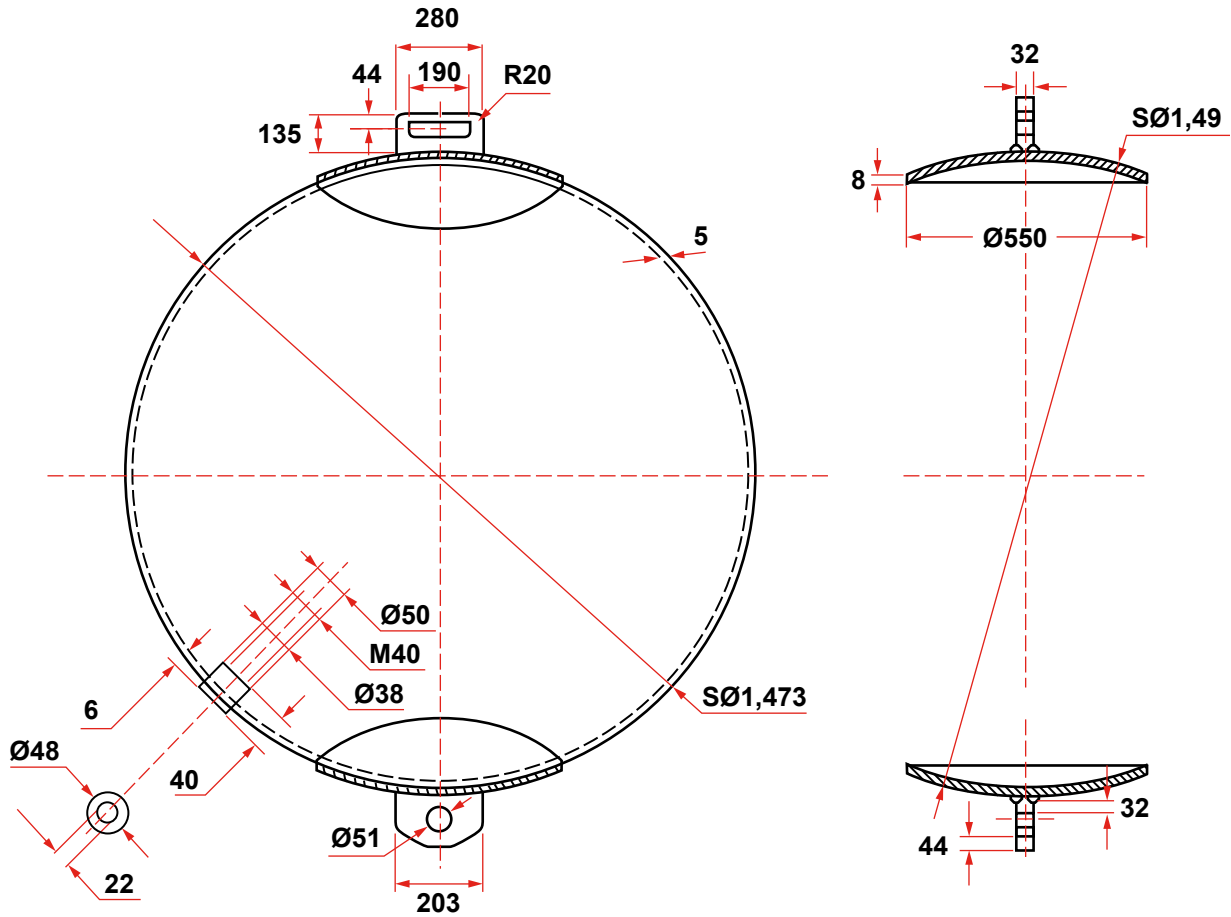

# 30" SPHERICAL BUOY PAD EYES EACH END

**BUOYANCY: 416 LBS.**  
**WEIGHT: 198 LBS.**  
**CAPACITY: 58 GAL**

# 40" SPHERICAL BUOY PAD EYES EACH END

**BUOYANCY: 987 LBS.**  
**WEIGHT: 312 LBS.**  
**CAPACITY: 140 GAL**

# 58" SPHERICAL BUOY PAD EYES EACH END

BUOYANCY: 3007 LBS.  
WEIGHT: 679 LBS.  
CAPACITY: 440 GAL

# 58" SPHERICAL BUOY WITH PIPE THROUGH

**BUOYANCY: 3007  
LBS.  
WEIGHT: 694 LBS.  
CAPACITY: 420 GAL**