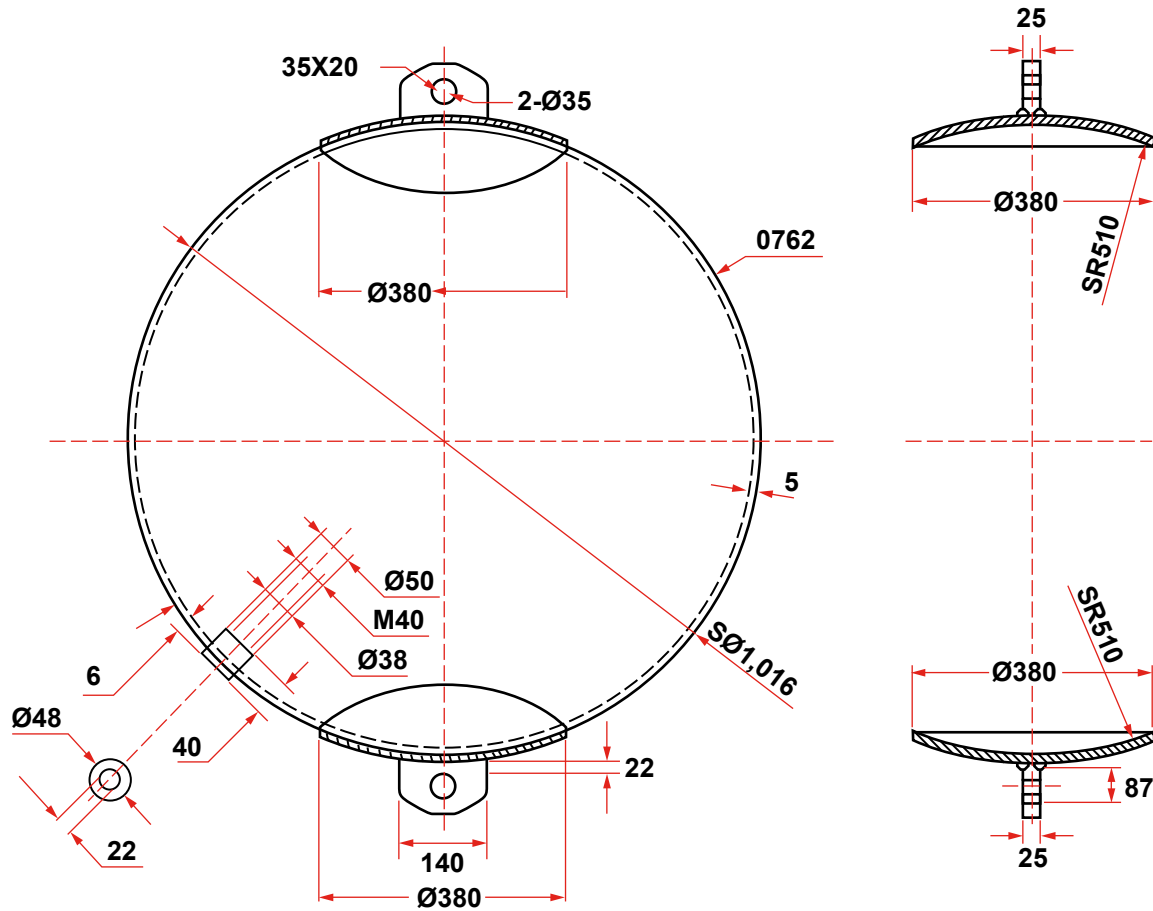

40" SPHERICAL BUOY PAD EYES EACH END

BUOYANCY: 987 LBS.
WEIGHT: 312 LBS.
CAPACITY: 140 GAL