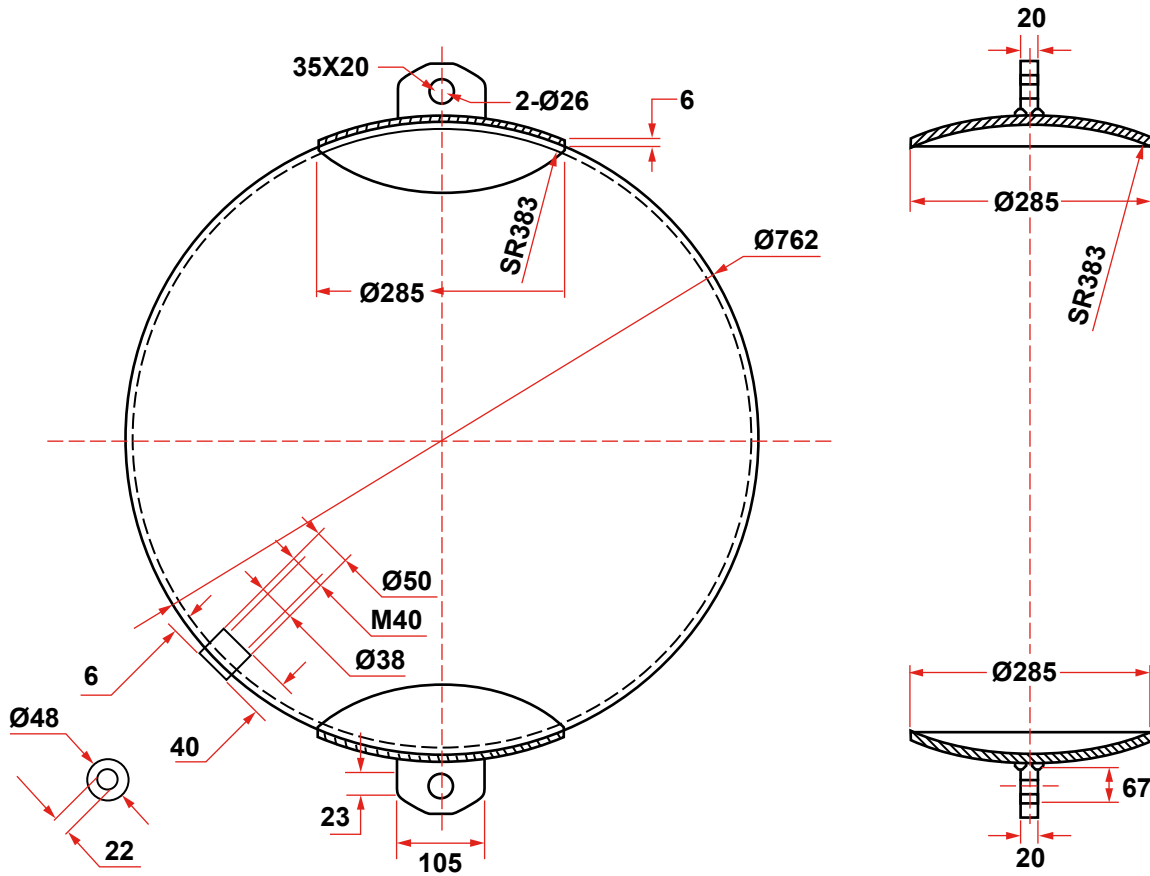

## SPHERICAL TYPE BUOY

	30"	40"	58"
Buoyancy	416 lbs.	987 lbs.	3,007 lbs.
Dry Weight	198 lbs.	312 lbs.	694 lbs.
Total Liquid Capacity	58 gal	140 gal	440 gal

# 30" SPHERICAL BUOY PAD EYES EACH END

**BUOYANCY: 416 LBS.**  
**WEIGHT: 198 LBS.**  
**CAPACITY: 58 GAL**

# 58" SPHERICAL BUOY PAD EYES EACH END

BUOYANCY: 3007 LBS.  
WEIGHT: 679 LBS.  
CAPACITY: 440 GAL

# 58" SPHERICAL BUOY WITH PIPE THROUGH

**BUOYANCY: 3007  
LBS.  
WEIGHT: 694 LBS.  
CAPACITY: 420 GAL**