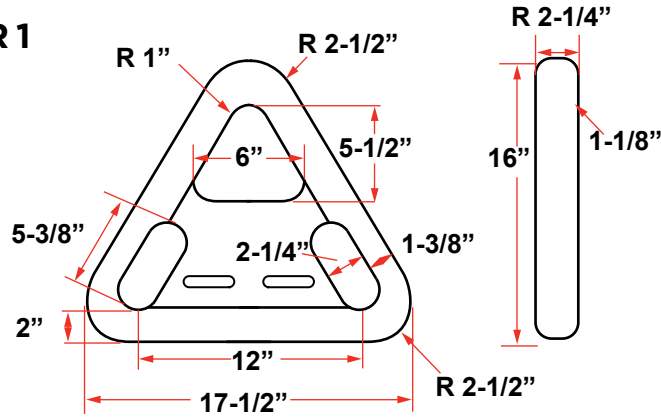

SEA-LINK TOW PLATES WITH ABS CERTIFICATION

NUMBER 1

NUMBER 2

NUMBER 3

All dimensions in inches and pounds unless otherwise indicated.

TOW PLATE SPECIFICATIONS			
	NO. 1	NO. 2	NO. 3
SHACKLE SIZES	1-1/2" - 2"	2-1/4" - 3"	3-1/2" - 4"
DIMENSIONS	17-1/2" x 16"	22-1/2" x 23"	31" x 31"
WEIGHT	75	202	485
PROOF TEST	300,000	485,000	624,000

Approximate dimensions shown above. Contact us for specific dimensions, as they may differ between manufacturers.