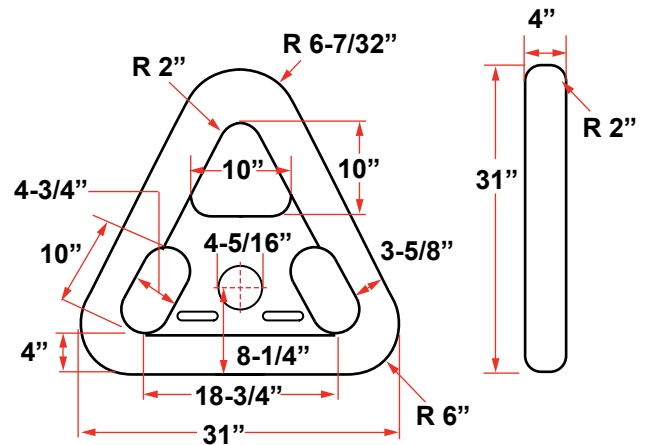

SEA-LINK TOW PLATES WITH ABS CERTIFICATION

NUMBER 1

NUMBER 2

NUMBER 3

All dimensions in inches and pounds unless otherwise indicated.

TOW PLATE SPECIFICATIONS			
	NO. 1	NO. 2	NO. 3
SHACKLE SIZES	1-1/2" - 2"	2-1/4" - 3"	3-1/2" - 4"
DIMENSIONS	17-1/2" x 16"	22-1/2" x 23"	31" x 31"
WEIGHT	75	202	485
PROOF TEST	300,000	485,000	624,000

Approximate dimensions shown above. Contact us for specific dimensions, as they may differ between manufacturers.