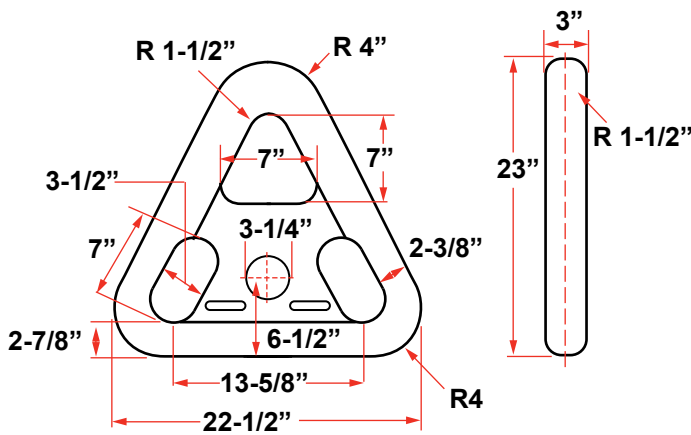

SEA-LINK TOW PLATES WITH ABS CERTIFICATION

NUMBER 1

NUMBER 2

NUMBER 3

All dimensions in inches and pounds unless otherwise indicated.

TOW PLATE SPECIFICATIONS			
	NO. 1	NO. 2	NO. 3
SHACKLE SIZES	1-1/2" - 2"	2-1/4" - 3"	3-1/2" - 4"
DIMENSIONS	17-1/2" x 16"	22-1/2" x 23"	31" x 31"
WEIGHT	75	202	485
PROOF TEST	300,000	485,000	624,000

Approximate dimensions shown above. Contact us for specific dimensions, as they may differ between manufacturers.