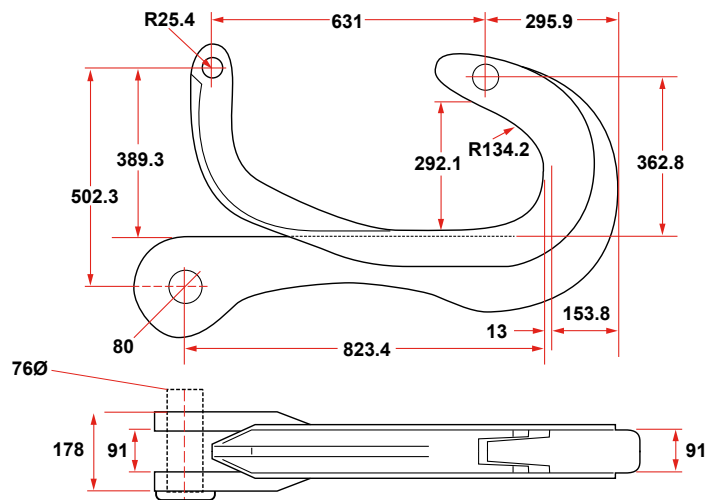

# QUICK RELEASE BUOY HOOK

WITH ABS CERTIFICATION

**300,000 LBS PROOF LOAD**  
**WEIGHT: 357 LBS**

**400,000 LBS PROOF LOAD**  
**WEIGHT: 410 LBS**

**400,000 LBS PROOF LOAD WIDEMOUTH**  
**WEIGHT: 502 LBS**