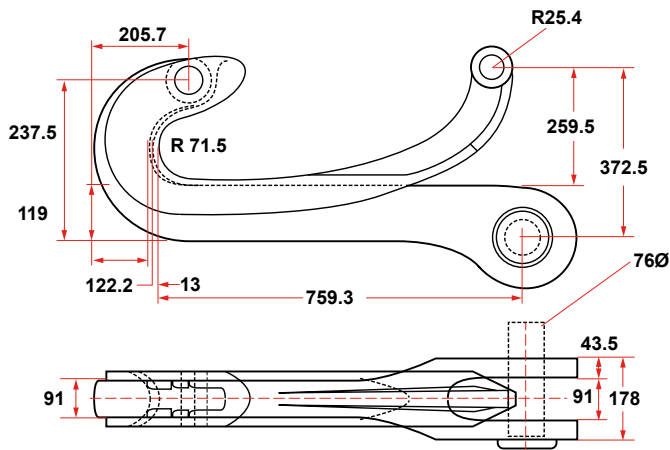

# QUICK RELEASE BUOY HOOK

WITH ABS CERTIFICATION

**300,000 LBS PROOF LOAD**  
**WEIGHT: 357 LBS**

**400,000 LBS PROOF LOAD**  
**WEIGHT: 410 LBS**

**400,000 LBS PROOF LOAD WIDEMOUTH**  
**WEIGHT: 502 LBS**