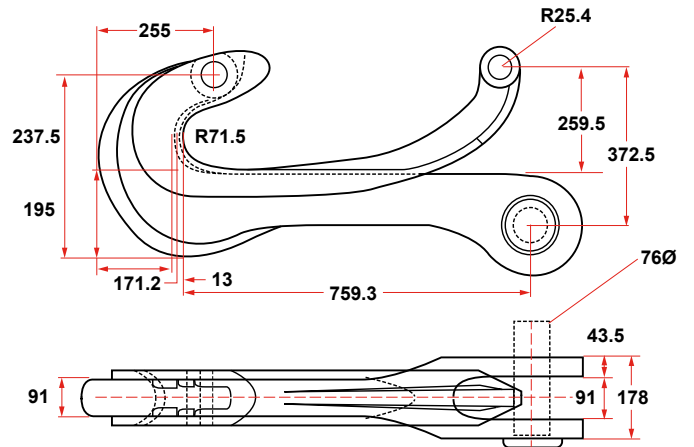

# QUICK RELEASE BUOY HOOK

WITH ABS CERTIFICATION

**300,000 LBS PROOF LOAD**  
**WEIGHT: 357 LBS**

**400,000 LBS PROOF LOAD**  
**WEIGHT: 410 LBS**

**400,000 LBS PROOF LOAD WIDEMOUTH**  
**WEIGHT: 502 LBS**