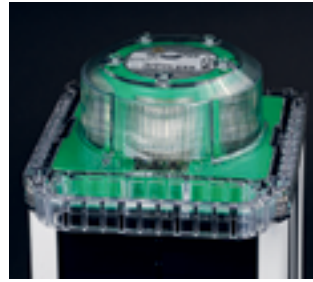

OPTICAL ASSEMBLY

Durable, UV resistant optical lens with options for standard (8°) or wide (10°) divergence.