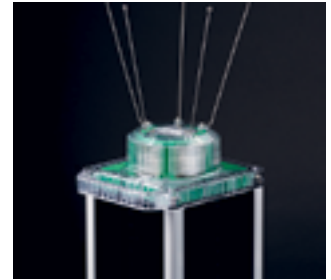

BIRD DETERRENT

Stainless steel bird deterrent. Five deterrents supplied with option for up to ten per lantern.