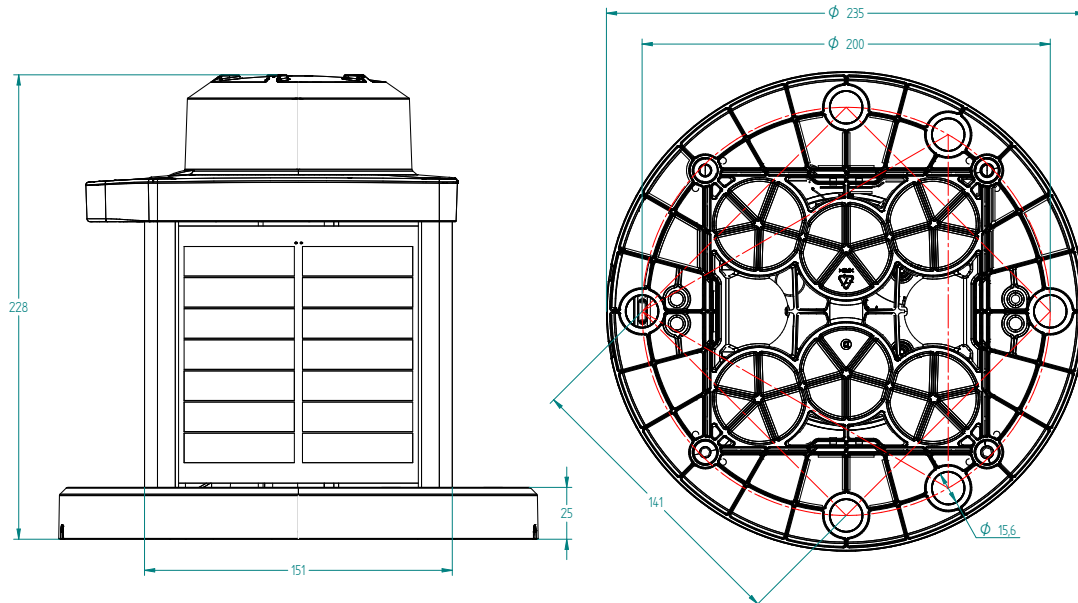

TECHNICAL SPECIFICATION M850

OPTICAL PERFORMANCE				
Maximum fixed intensity				
M850	239 cd	290 cd	445 cd	320 cd

Note: Peak IALA intensity dependent on location. To view performance in your installation location, visit www.carmanahmarine.com/selector.

MAIN TECHNICAL SPECIFICATION	
Lens visual/Mechanical diameter	111 mm
Construction	Premium grade, UV resistant polycarbonate lens/head and polycarbonate/polysiloxane co-polymer base
Light source	High Flux Surface Mount LEDs with colour-specific temperature-corrected LED driver
Solar modules	High-efficiency cells; MPPT
Battery	Multiple replaceable, recyclable battery options (refer to options matrix)
Degree of ingress protection	IP 68 immersion
Weight	4.5 kg M850 60X 5.3 kg M850 96E
Overall height	226 mm
Overall width	235 mm dia.
Installation	3, 4, or 5 x M12 on 200 mm dia.