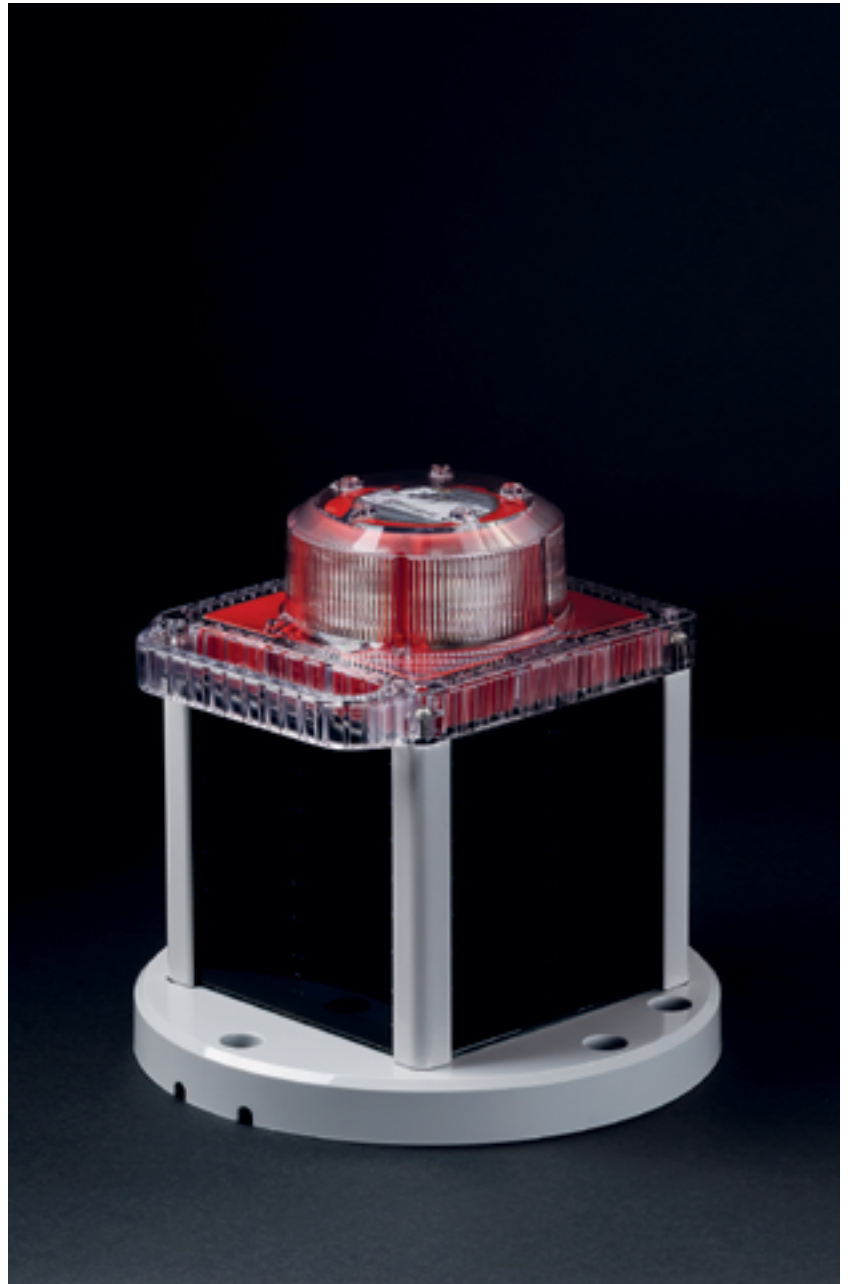

### SOLAR POWERED LED MARINE LANTERN, 3 TO 6+ NM RANGE

The M850 combines a compact, high-efficiency solar engine with premium components and a rugged design for best-in-class performance at an optimal price. This lantern is suitable for use in most solar locations. To view performance in your installation location, visit [www.carmanahmarine.com/selector](http://www.carmanahmarine.com/selector).

- Option for standard or wide divergences (for fixed or floating applications)
- Multiple cost-effective battery pack options suitable for a wide variety of installation locations
- Built-in calendar function for automatic de-activation during off-season months
- Top-mounted 4-character LED display with simple »tap to activate« functionality
- Premium grade, UV resistant polycarbonate lens material
- Environmentally friendly, super durable powder-coated aluminium chassis
- Adjustable intensity and range
- IP 68 rated
- GPS synchronized flash option

#### TOP-MOUNTED DISPLAY

Easily check light settings with a »tap-to-activate« digital display.

#### VISIBLE COLOUR INDICATOR

LED colour is clearly indicated by the colour of the lantern head.