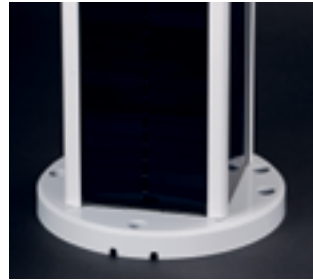

INSTALLATION

Supports installation on structure using 3 x M12 bolts, 4 X M12 bolts, or 5 x M12 bolts on a 200 mm diameter. Standard and security bolt kits are available.