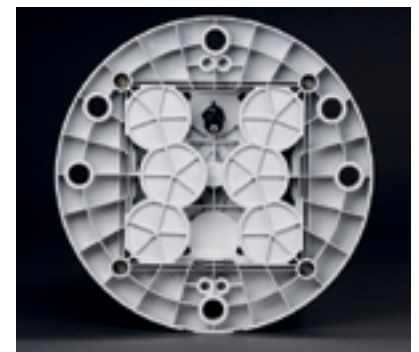

### SOLAR POWERED LED MARINE LANTERN, 3 TO 6+ NM RANGE

The M850 combines a compact, high-efficiency solar engine with premium components and a rugged design for best-in-class performance at an optimal price. This lantern is suitable for use in most solar locations. To view performance in your installation location, visit [www.carmanahmarine.com/selector](http://www.carmanahmarine.com/selector).

- Option for standard or wide divergences (for fixed or floating applications)
- Multiple cost-effective battery pack options suitable for a wide variety of installation locations
- Built-in calendar function for automatic de-activation during off-season months
- Top-mounted 4-character LED display with simple »tap to activate« functionality
- Premium grade, UV resistant polycarbonate lens material
- Environmentally friendly, super durable powder-coated aluminium chassis
- Adjustable intensity and range
- IP 68 rated
- GPS synchronized flash option

MAIN TECHNICAL SPECIFICATION	
<b>Lens visual/Mechanical diameter</b>	111 mm
<b>Construction</b>	Premium grade, UV resistant polycarbonate lens/head and polycarbonate/polysiloxane co-polymer base
<b>Light source</b>	High Flux Surface Mount LEDs with colour-specific temperature-corrected LED driver
<b>Solar modules</b>	High-efficiency cells; MPPT
<b>Battery</b>	Multiple replaceable, recyclable battery options (refer to options matrix)
<b>Degree of ingress protection</b>	IP 68 immersion
<b>Weight</b>	4.5 kg M850 60X 5.3 kg M850 96E
<b>Overall height</b>	226 mm
<b>Overall width</b>	235 mm dia.
<b>Installation</b>	3, 4, or 5 x M12 on 200 mm dia.