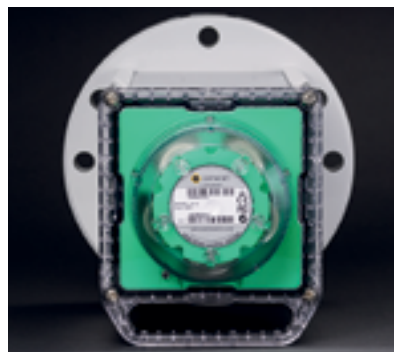

### SOLAR POWERED LED MARINE LANTERN, 3 TO 6+ NM RANGE

The M850 combines a compact, high-efficiency solar engine with premium components and a rugged design for best-in-class performance at an optimal price. This lantern is suitable for use in most solar locations. To view performance in your installation location, visit [www.carmanahmarine.com/selector](http://www.carmanahmarine.com/selector).

- Option for standard or wide divergences (for fixed or floating applications)
- Multiple cost-effective battery pack options suitable for a wide variety of installation locations
- Built-in calendar function for automatic de-activation during off-season months
- Top-mounted 4-character LED display with simple »tap to activate« functionality
- Premium grade, UV resistant polycarbonate lens material
- Environmentally friendly, super durable powder-coated aluminium chassis
- Adjustable intensity and range
- IP 68 rated
- GPS synchronized flash option