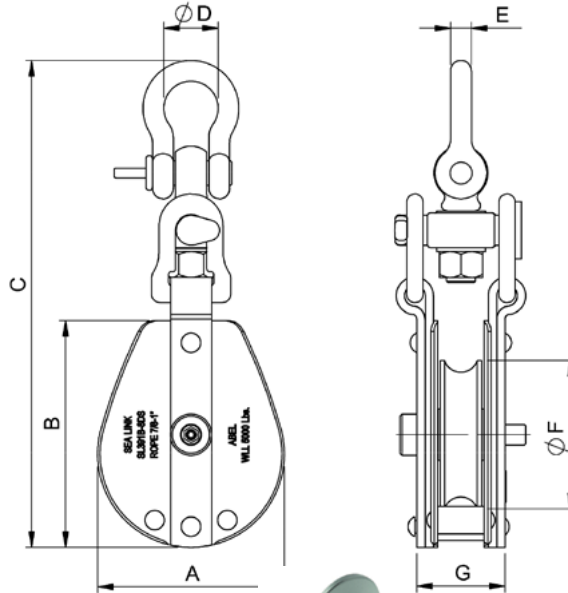

STEEL SHELL SNATCH BLOCK FOR MANILA ROPE

SWIVEL EYE W/SHACKLE (DS)

OBLONG SWIVEL EYE (OS)

SWIVEL HOOK (SH)

| MODEL NO. | WLL LBS | ROPE ØR | DIMENSIONS (MM) | | | | | | | WEIGHT (LBS) | | |
|-----------|------------|---------------|-----------------|------|------|-----|------|-----|-----|-------------------------|----------------------|-------------|
| | | | A | B | C | D | ØE | F | G | DS | OS | SH |
| | | | | | | | | | | SWIVEL EYE W/SHACKLE | OBLONG SWIVEL EYE | SWIVEL HOOK |
| SL391B-4 | 1200 | 5/8 - 3/4 | 3.0 | 4.0 | 8.9 | 1.0 | 0.37 | 2.5 | 1.9 | 3.8 | 3.8 | 3.8 |
| SL391B-6 | 3000 | 3/4 - 7/8 | 4.0 | 4.9 | 11.8 | 1.3 | 0.5 | 3.0 | 2.2 | 8 | 8 | 8 |
| SL391B-8 | 5000 | 7/8 - 1 | 5.6 | 6.9 | 15.0 | 1.7 | 0.62 | 4.5 | 2.7 | 14 | 14 | 14 |
| SL391B-10 | 8000 | 1 - 1 1/4 | 6.8 | 6.8 | 18.1 | 2.0 | 0.75 | 5.8 | 3.1 | 28 | 28 | 28 |
| SL391B-12 | 10000 | 1 1/4 - 1 1/2 | 8.8 | 10.3 | 20.9 | 2.3 | 0.87 | 6.8 | 3.9 | 35 | 35 | 35 |
| SL391B-14 | 12000 | 1 1/2 - 1 3/4 | 9.0 | 11.9 | 23.8 | 2.7 | 1 | 8.0 | 4.3 | 46 | 46 | 46 |
| SL391B-16 | 16000 | 1 3/4 - 2 | 10.2 | 13.4 | 26.4 | 2.9 | 1.12 | 9.0 | 4.6 | 62 | 62 | 62 |

- Blocks built to 4:1 Design Factor.
 - Blocks made with Bronze Bushed sheaves to SAE40 specifications.
 - Available with self-lubricating graphite bronze sheave bushing per ASTM B438.
 - All accessories are forged.
 - Dimensions shown represent current models and are subject to change.
 - Blocks shown are standard models.
 - Custom models available upon request.
- See our warnings & application instructions